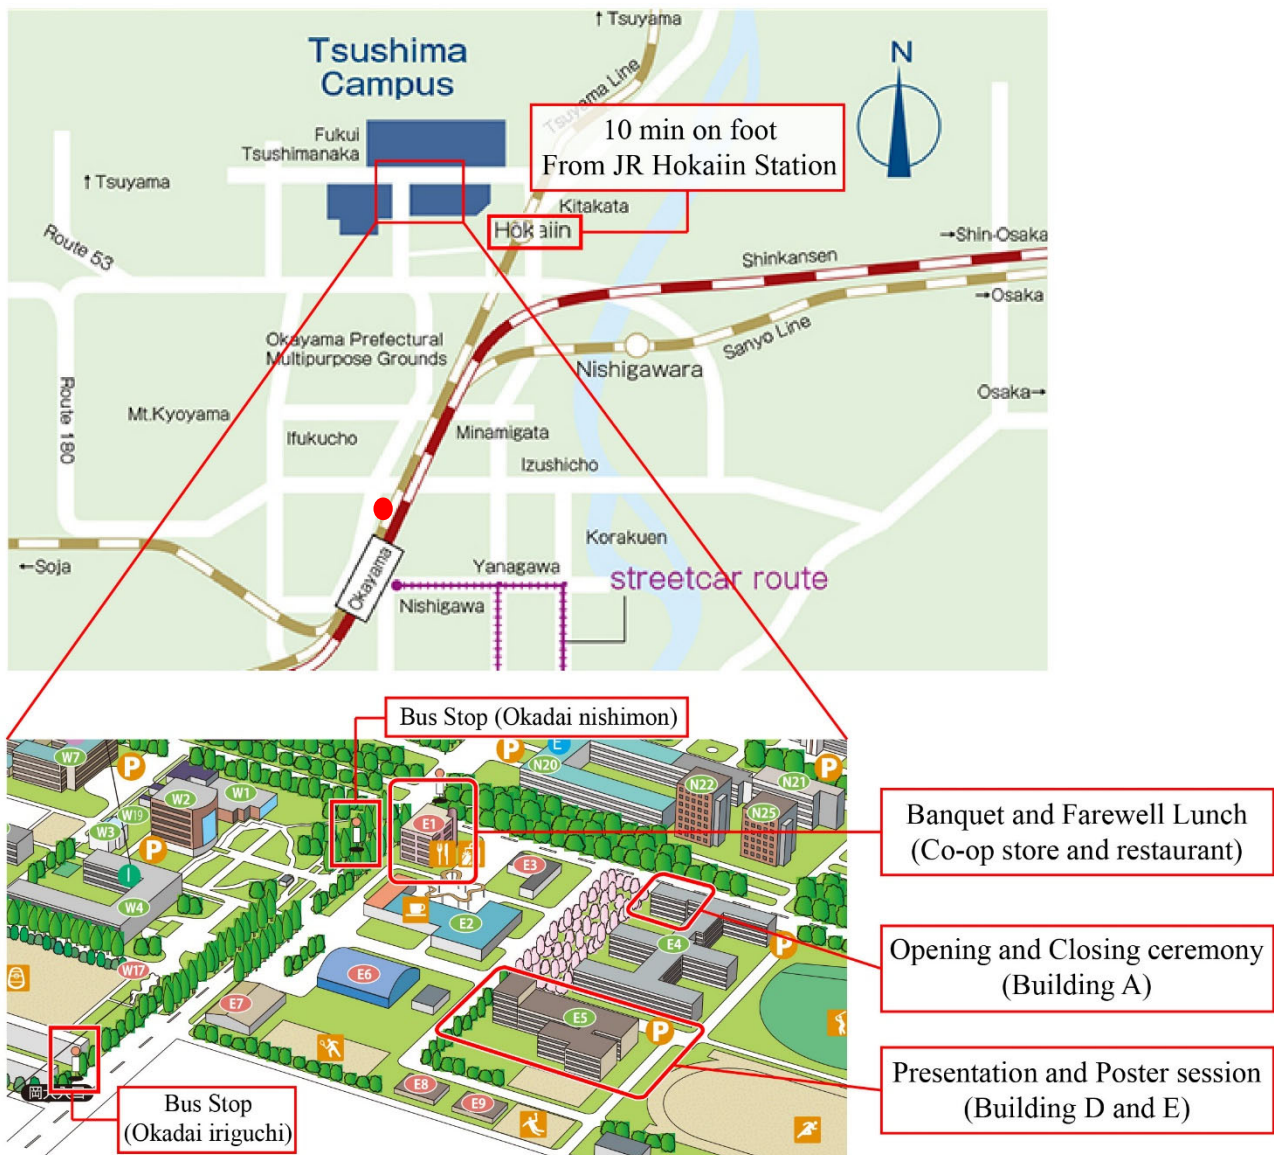

Access to Venue (Okayama University Tsushima Campus)

● From JR Okayama Station

- Taxi: from West Gate Rotary to “Okadai iriguchi “(about 7 min)
- Bus: from West Exit Bus Terminal, take Okaden Bus for “Okayama rika daigaku” and get off at “Okadai iriguchi” or “Okadai nishimon” (about 10 min*)
- On foot: about 30min
- Train: take “JR Tsuyama-sen”, get off at “Hokaiin Station” and 10min on foot**.
- Bicycle: Okayama City Community Cycle “MOMO chari” (about 15 min)

* There may be delays due to heavy traffic jam.

** There are only one or two trains per hour. Please check the timetable.

Please come with plenty of time to spare.

Floor Map

Conference place

Hall B (for Short Oral Presentation)