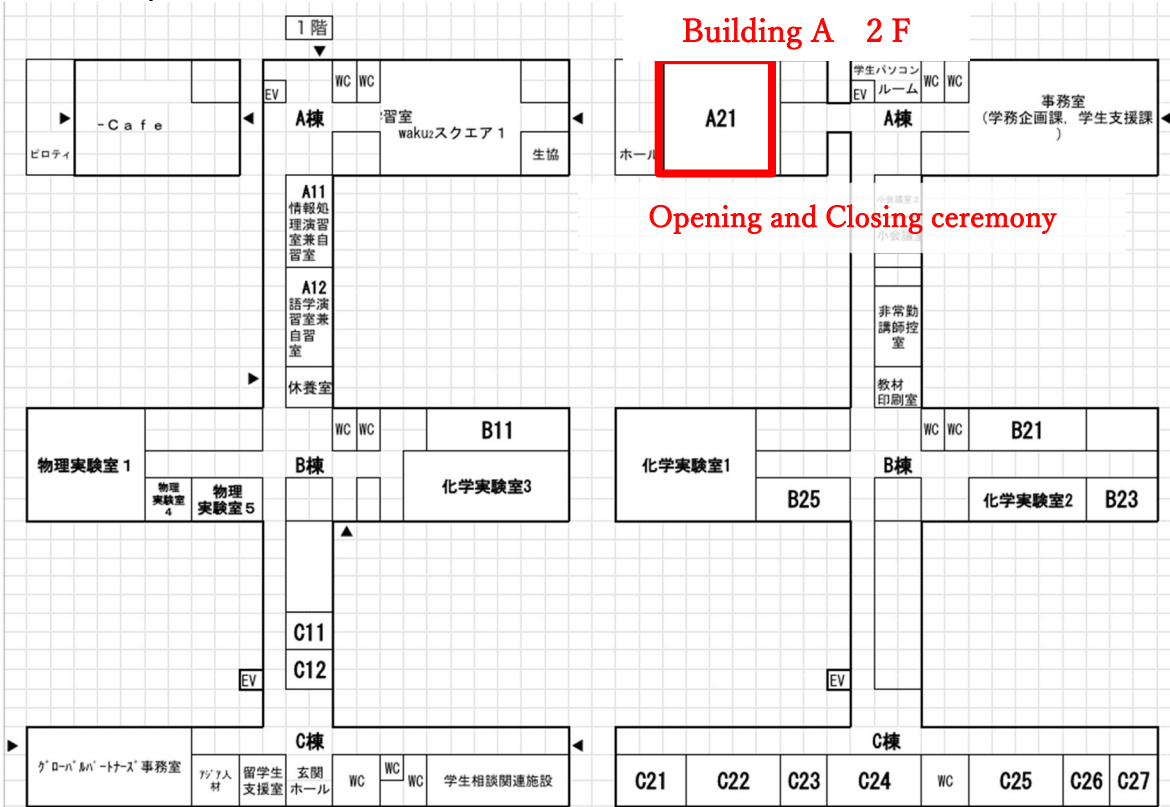

Access to Venue (Okayama University Tsushima Campus)

● From JR Okayama Station

- Taxi: from West Gate Rotary to “Okadai iriguchi “(about 7 min)
- Bus: from West Exit Bus Terminal, take Okaden Bus for “Okayama rika daigaku” and get off at “Okadai iriguchi” or “Okadai nishimon” (about 10 min*)
- On foot: about 30min
- Train: take “JR Tsuyama-sen”, get off at “Hokaiin Station” and 10min on foot**.
- Bicycle: Okayama City Community Cycle “MOMO chari” (about 15 min)

* There may be delays due to heavy traffic jam.

** There are only one or two trains per hour. Please check the timetable.

Please come with plenty of time to spare.

Floor Map

Conference place

Hall B (for Short Oral Presentation)

Poster Room2

Poster Room1

Hall A (for Short Oral Presentation)

Poster Room4

Poster Room3

Hall C (for Short Oral Presentation)

Registration and Exhibition