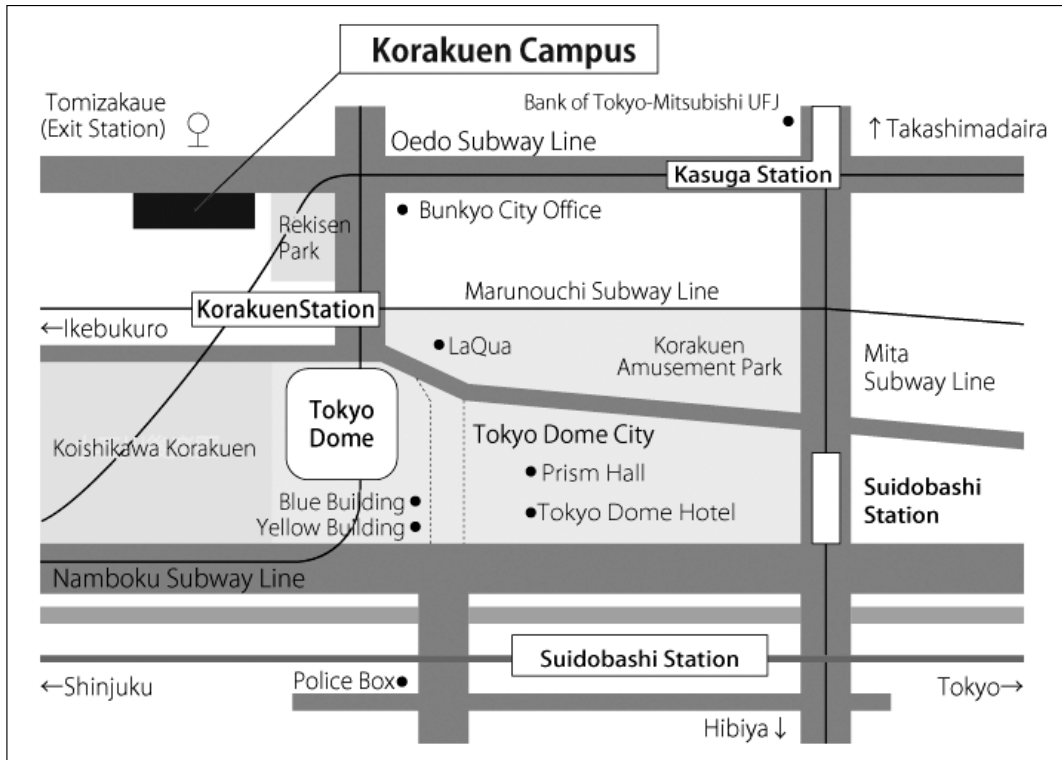

Access Map

Korakuen Campus (1-13-27 Kasuga, Bunkyo-ku, Tokyo 112-8551, Japan)

Chuo University Korakuen Campus Barrier-free Map

Building No.5

Slopes	Stairs	Automatic door
Multipurpose, wheelchair-friendly bathroom (number indicates floor)	Elevator	Single / double door
Ostomate Toilet (number indicates floor)	Elevator with wheelchair support	Disability Parking